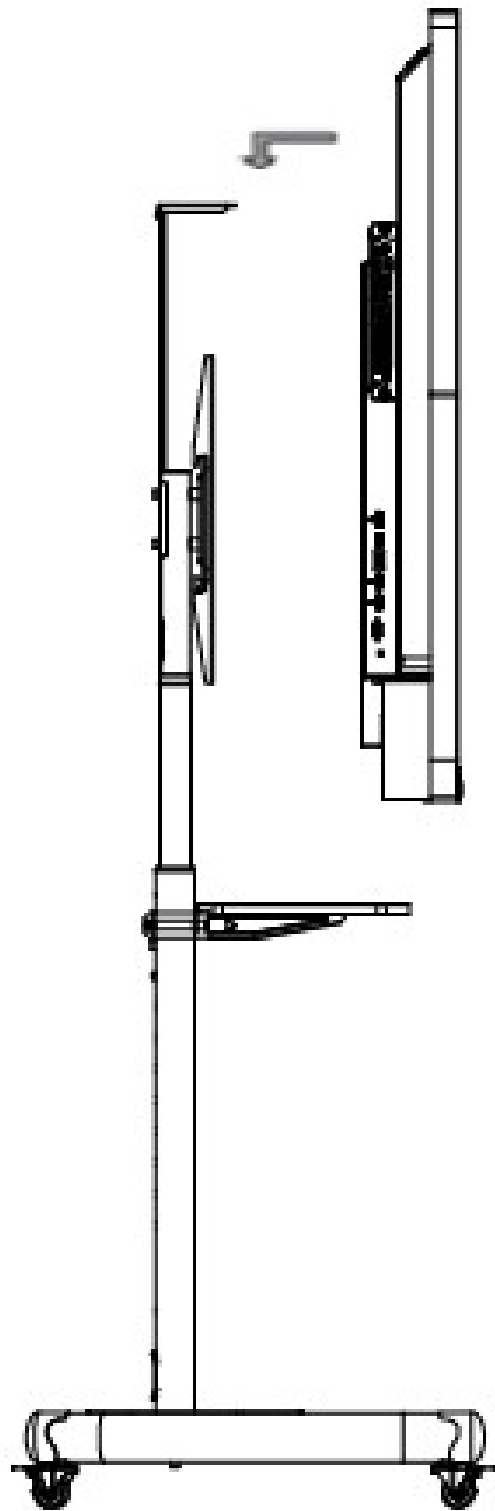

▪ Specification

Product Model	
Product Model	DS-D5B75RB/A
Display	
Screen Size	75 inch LED Backlight
Backlight	DLED
Pixel Pitch	0.143(H) × 0.430(V) mm
Resolution	3840 × 2160 @60 Hz
Brightness	350 cd/m ²
Color Depth	10 bit
Contrast Ratio	1200: 1 (Typ.)
Response Time	6 ms
Color Gamut	90% NTSC (CIE1931) (Typ.)
Refresh Rate	60 Hz
Viewing Angle	178°(H)/178°(V)
Built-in System	
Operation System	Android 8.0
Processor	4-core A73 × 2 + A53 × 2, 1.5 GHz
Memory	3 GB
Built-in Storage	32 GB
NIC	Built-in 100 Mbps NIC, supporting routing
Touch	
Type	Infrared touch screen
Glass	AG smooth glass
Touch Point	20 point multi-touch
Touch Response Time	< 10 ms
Touch Precision	±1 mm (≥ 90% touching area)
Touch Craft	Full paste
Internal Function	
Loudspeaker	Built-in 2 × 16 W loudspeaker
Bluetooth	Built-in BLE (Bluetooth Low Energy) module supports Bluetooth 5.0 and previous version.
Interface	
Video & Audio Input	HDMI IN × 2, MAX 4 K @ 60 Hz, LINE IN × 1
Video & audio output	HDMI OUT × 1, MAX 4K @ 60 Hz; LINE OUT × 1
Control interface	RS-232 × 1
Network Interface	RJ45 (100Mbps ports) × 2
Data Transmission Interface	2 USB on front panel , 2 USB on rear panel
Power	
Power Consumption	< 300 W (full load)
Standby Consumption	0.5 W

Available Model

DS-D5B75RB/A(海外标配)(样机),

Physical Interface

接口	说明	接口	说明
1.LINE OUT	Earphone Interface	2.LINE IN	Audio Input Interface
3.RS-232	RS-232 Serial Port	4.TOUCH-USB	Peripheral Touch Interface
5.LAN 1	Ethernet Interface 1	6. LAN 2	Ethernet Interface 2
7.HDMI 1	HDMI1 Input Interface	8.HDMI 2	HDMI2 Input Interface
9.USB 2.0	USB 2.0 Interface	10.MULTI-USB	Multi-function USB Interface
11.HDMI OUT	HDMI Output Interface		

Installation

The rear should be installed on the hook holes

Distributed by

**HIKVISION®****Headquarters**

No.555 Qianmo Road, Binjiang District,
Hangzhou 310051, China
T +86-571-8807-5998
overseasbusiness@hikvision.com