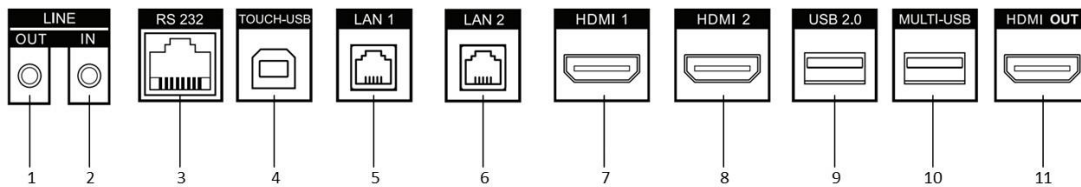

▪ Specification

Product Model	
Product Model	DS-D5B75RB/A
Display	
Screen Size	75 inch LED Backlight
Backlight	DLED
Pixel Pitch	0.143(H) × 0.430(V) mm
Resolution	3840 × 2160 @60 Hz
Brightness	350 cd/m ²
Color Depth	10 bit
Contrast Ratio	1200: 1 (Typ.)
Response Time	6 ms
Color Gamut	90% NTSC (CIE1931) (Typ.)
Refresh Rate	60 Hz
Viewing Angle	178°(H)/178°(V)
Built-in System	
Operation System	Android 8.0
Processor	4-core A73 × 2 + A53 × 2, 1.5 GHz
Memory	3 GB
Built-in Storage	32 GB
NIC	Built-in 100 Mbps NIC, supporting routing
Touch	
Type	Infrared touch screen
Glass	AG smooth glass
Touch Point	20 point multi-touch
Touch Response Time	< 10 ms
Touch Precision	±1 mm (≥ 90% touching area)
Touch Craft	Full paste
Internal Function	
Loudspeaker	Built-in 2 × 16 W loudspeaker
Bluetooth	Built-in BLE (Bluetooth Low Energy) module supports Bluetooth 5.0 and previous version.
Interface	
Video & Audio Input	HDMI IN × 2, MAX 4 K @ 60 Hz, LINE IN × 1
Video & audio output	HDMI OUT × 1, MAX 4K @ 60 Hz; LINE OUT × 1
Control interface	RS-232 × 1
Network Interface	RJ45 (100Mbps ports) × 2
Data Transmission Interface	2 USB on front panel , 2 USB on rear panel
Power	
Power Consumption	< 300 W (full load)
Standby Consumption	0.5 W

Working Environment

Working Temperature	0 °C~40 °C
Working Humidity	10%~90% RH

General

Power	AC 100 V ~ 240 V, 50/60 Hz
Product dimensions	1718× 1021 × 87.5 mm
Package Dimensions (W × H × D)	1927 x 1212 x 254mm
Net Weight	51.75 kg
Gross Weight	68.36 kg

Available Model

DS-D5B75RB/A(海外标配)(样机),

Physical Interface

接口	说明	接口	说明
1.LINE OUT	Earphone Interface	2.LINE IN	Audio Input Interface
3.RS-232	RS-232 Serial Port	4.TOUCH-USB	Peripheral Touch Interface
5.LAN 1	Ethernet Interface 1	6. LAN 2	Ethernet Interface 2
7.HDMI 1	HDMI1 Input Interface	8.HDMI 2	HDMI2 Input Interface
9.USB 2.0	USB 2.0 Interface	10.MULTI-USB	Multi-function USB Interface
11.HDMI OUT	HDMI Output Interface		